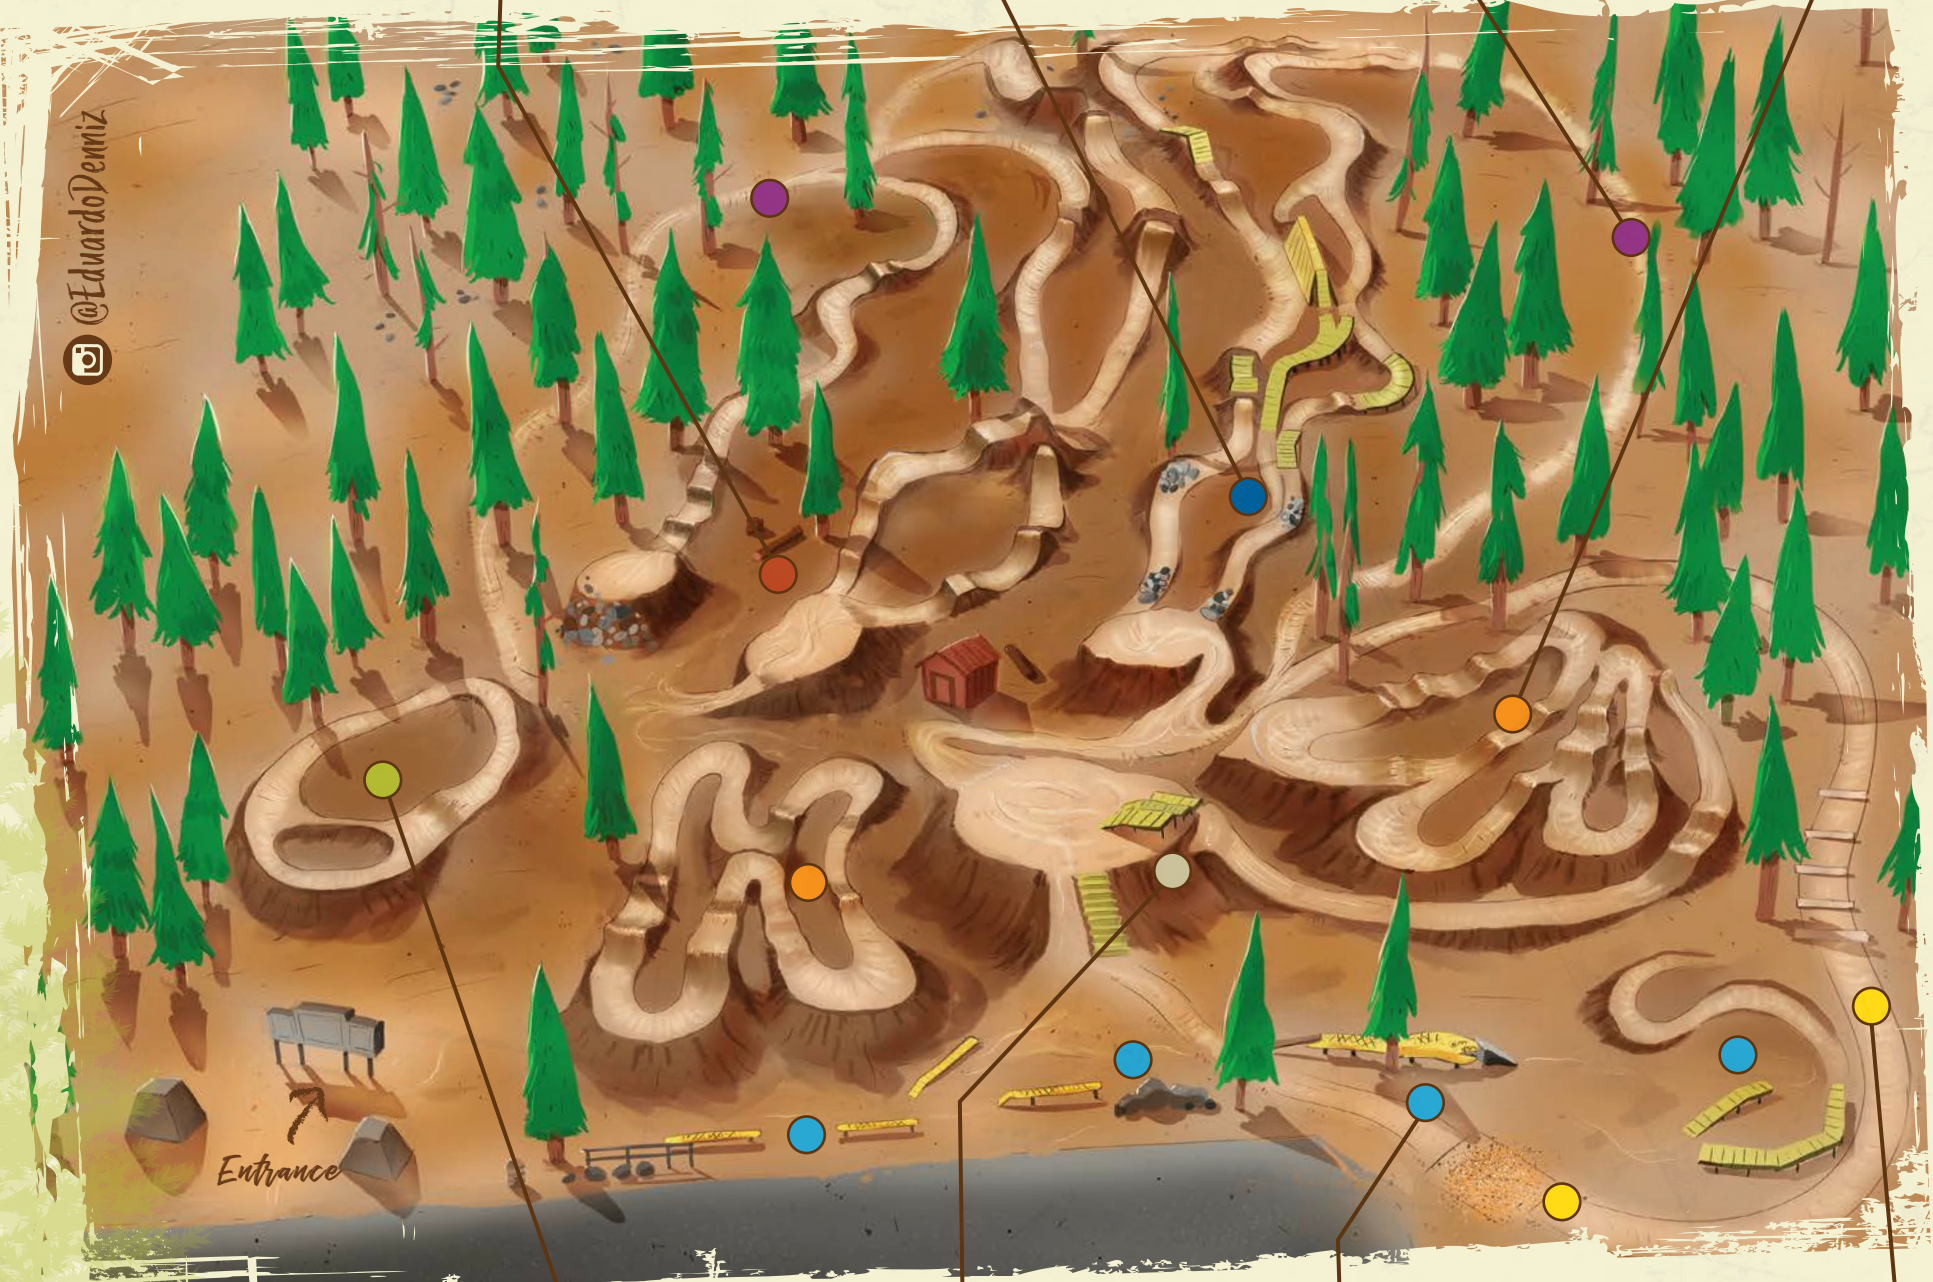

COCONINO
COUNTY ARIZONA
PARKS & RECREATION

COCONINO COUNTY FORT TUTHILL BIKE PARK

Coconino County does not assume responsibility for injuries. Use this facility at your own risk. Please report violations of the Bike Park Rules or unsafe conditions to 928-679-8000.
www.coconino.az.gov/parks | parksrec@coconino.az.gov

Flow Trails

Tech Flow Trails

Return Trails

Pump Tracks

@EduardoDemiz

Entrance

Kid's Pump Track

Drop Zone

Skills Area

Cyclocross Features

IN CASE OF EMERGENCY, DIAL 911! YOU ARE AT FORT TUTHILL COUNTY PARK, THE FORT TUTHILL BIKE PARK, NEAR FLAGSTAFF EXTREME.