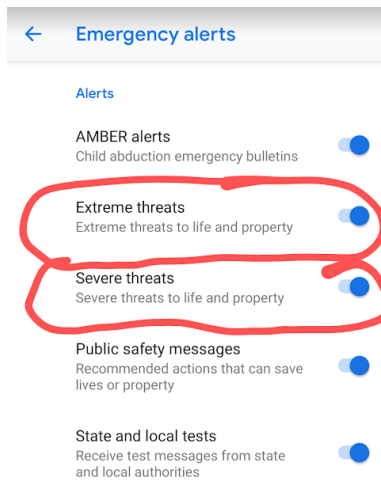

### WHAT TO DO IN A FLOOD EMERGENCY

- **DO NOT ENTER DRAINAGES!**
- **SHELTER IN PLACE!**
- If outdoors, get to High Ground or get into your home
- Know where your children & pets are
- Do not let children play in drainages
- If your home is flood impacted, call 928.213.2990
- Call 9-1-1 for EMERGENCIES ONLY

# FLOOD WARNING

A Flood Warning is issued when flooding is **happening** or will happen soon. Some roads will be **flooded**.

**Move** to higher ground.

**Never drive** through flooded roads.

**take action.**

# FLOOD WATCH

A Flood Watch is issued when flooding is possible.

Stay tuned to radio/TV, follow **weather.gov** and be ready to seek higher ground.

Learn more at **weather.gov/flood**.

**be prepared.**

## Weather Forecasts:

<http://www.weather.gov/flagstaff>

**Enable Wireless Emergency Alerts** on your smartphone to receive flash flood warnings issued by the National Weather Service. Click on “Extreme threats” and “Severe threats” under Settings.