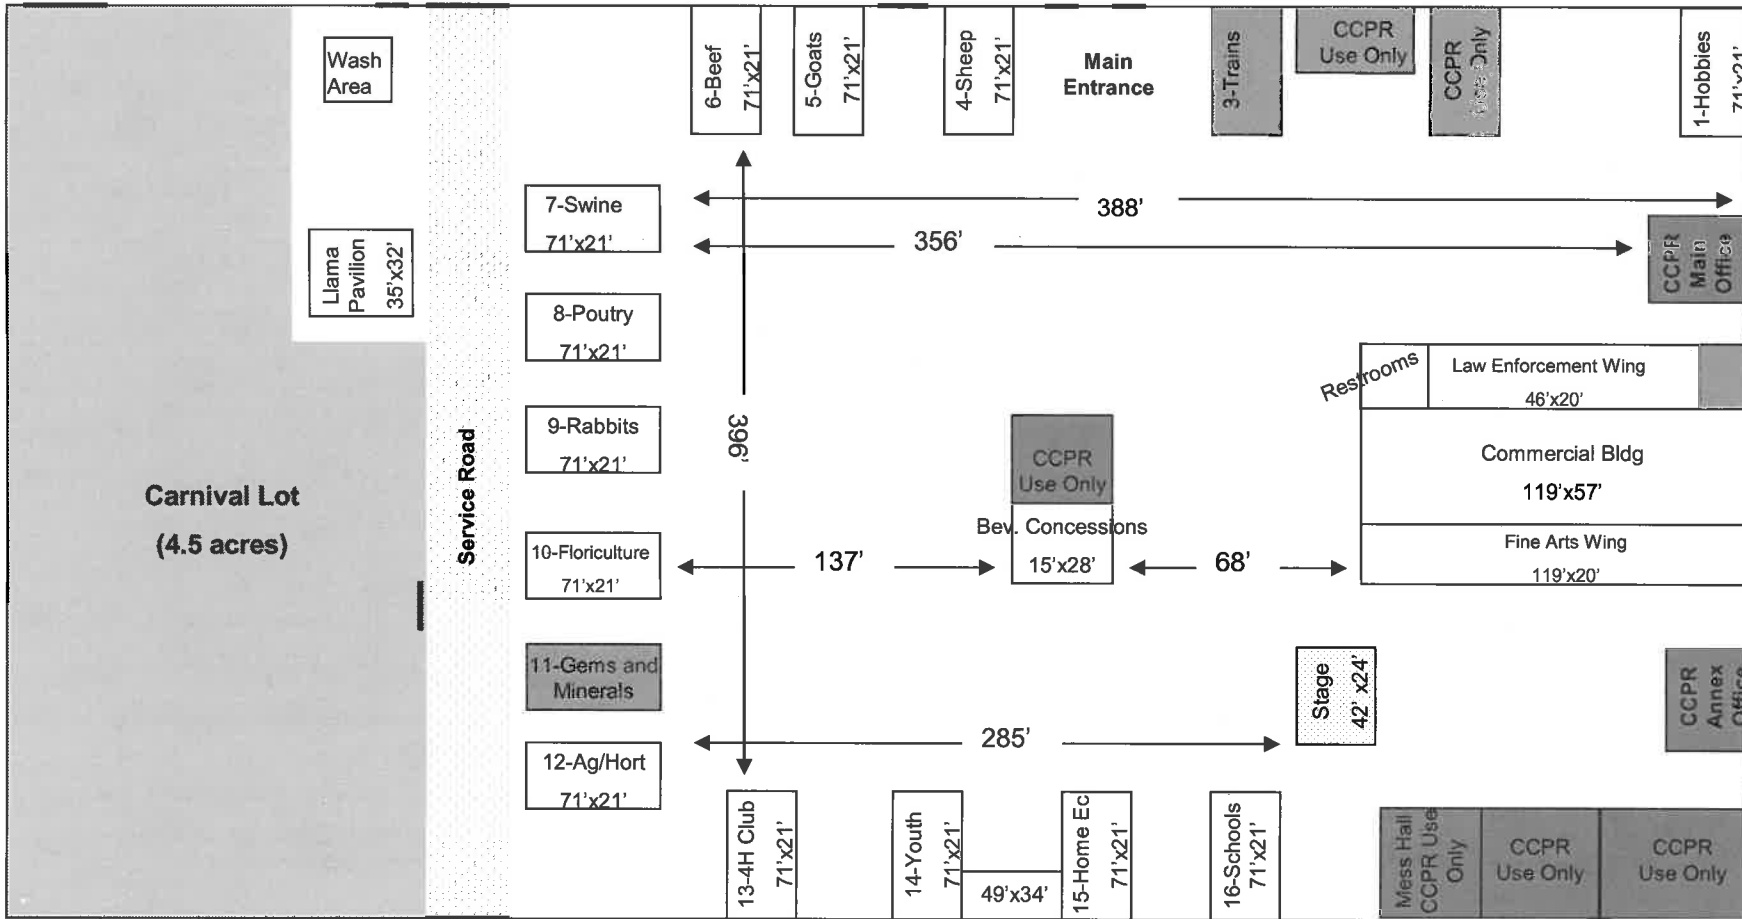

Flagstaff Extreme Course

Fort Tuthill County Park Fairgrounds

2446 Fort Tuthill Loop Flagstaff, AZ 86001

(928) 679-8000 coconino.az.gov/parks

To Campground

Fairgrounds Parking ~ 600 spaces

Buildings are rented individually. See CCPR fee schedule for pricing. Shaded buildings are not available to rent. The asphalt area is available to rent without access to buildings. The stage comes with the Fairgrounds asphalt rental. The interior of buildings vary. Please check with the Events Coordinator for details on individual buildings. Map is not to scale. — Indicates a gate

To Amphitheater