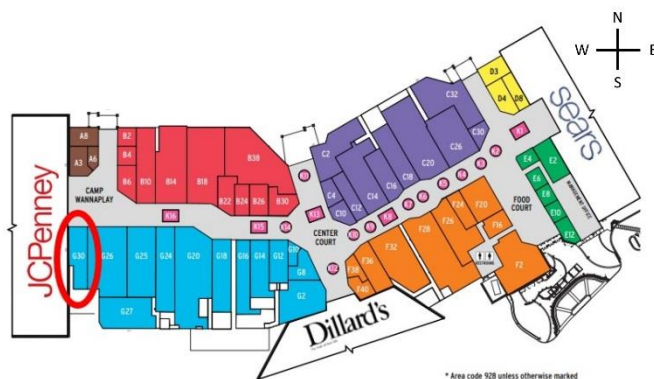

November 6, 2018 General Election

Vote Center Information

What is a Vote Center? Vote centers are an alternative to traditional, precinct-assigned polling places. Voters may cast their ballots on Election Day at their neighborhood polling place or at any vote center, regardless of their residential address.

Flagstaff Mall

4650 N. US Highway 89
Flagstaff, AZ 86004
6 AM – 7 PM
Next to JCPenney

NAU Skydome

1705 S San Francisco St
Flagstaff, AZ 86001
6 AM – 7 PM
East Concourse

Tuba City High School

67 Warrior Drive
Tuba City, AZ 86046
6 AM – 7 PM
Warrior Pavilion Wrestling Room